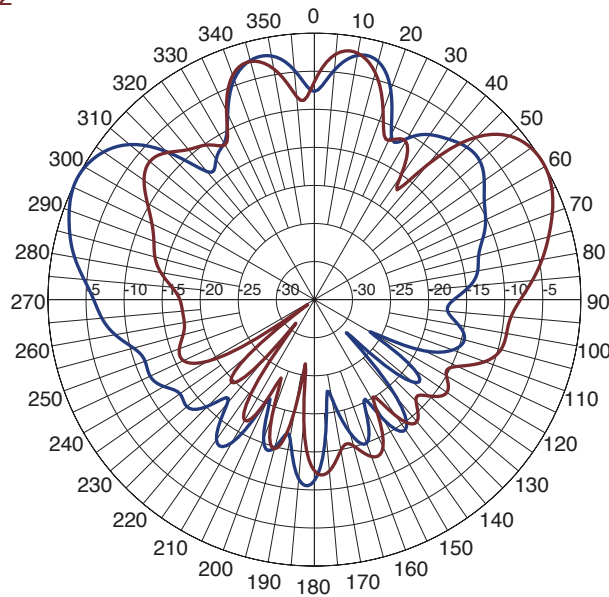

Radiation Patterns

2450MHz

Port 1
Port 2

5400MHz