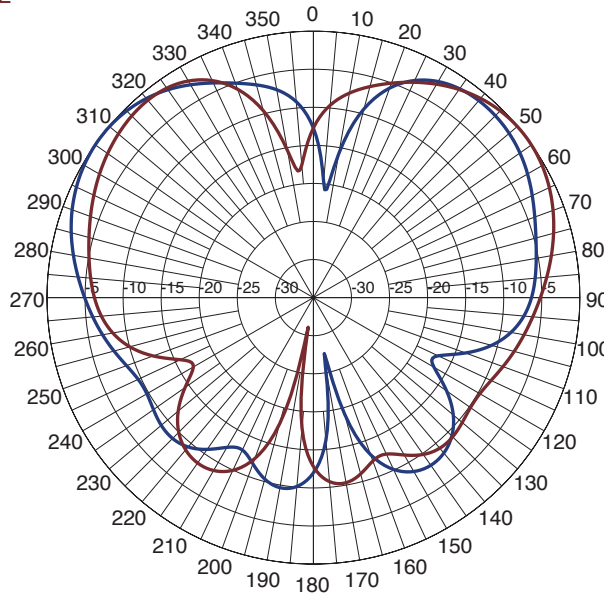

Radiation Patterns

850MHz

Port 1
Port 2

1900MHz

Port 1
Port 2

2600MHz

Port 1
Port 2

Radiation Patterns