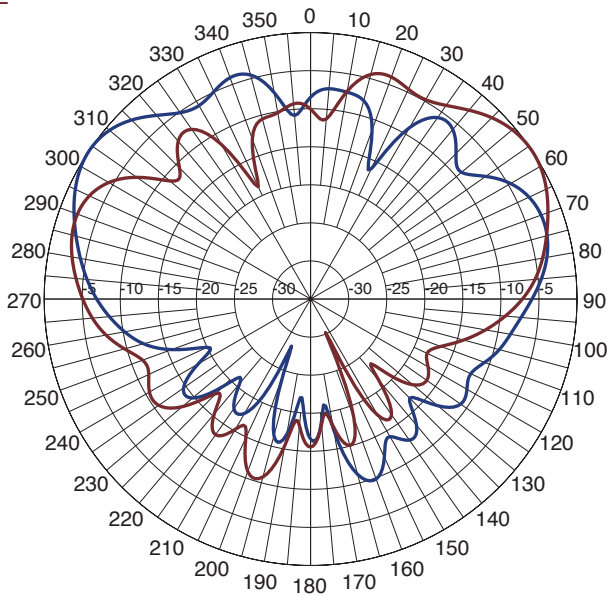

Radiation Patterns

850MHz

Port 1
Port 2

1900MHz

Port 1
Port 2

2600MHz

Port 1
Port 2

Radiation Patterns