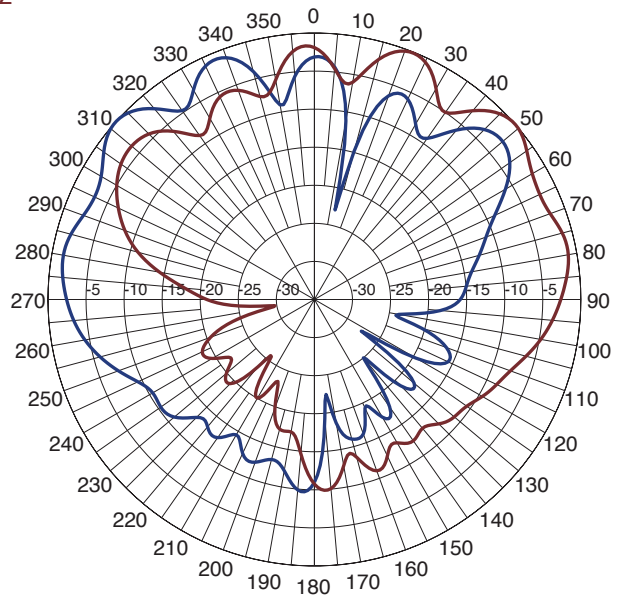

Radiation Patterns

850MHz

Port 1
Port 2

1900MHz

Port 1
Port 2

2600MHz

Port 1
Port 2

Radiation Patterns