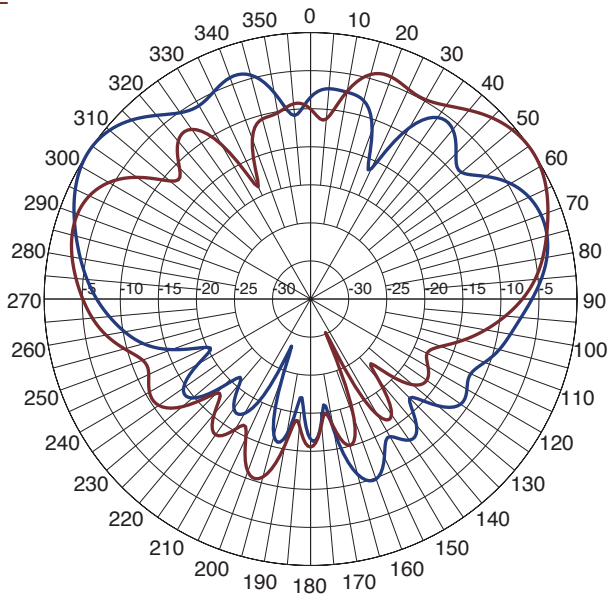

Radiation Patterns

850MHz

Port 1
Port 2

1900MHz

Port 1
Port 2

2600MHz

Port 1
Port 2

Radiation Patterns