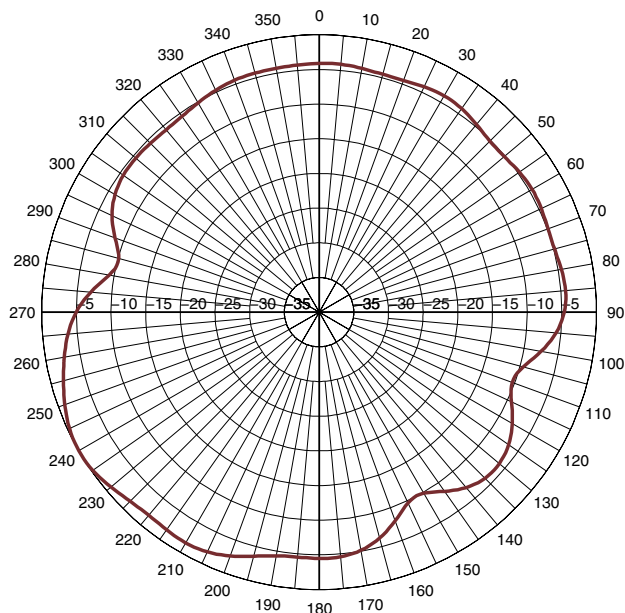

# Radiation Patterns

960MHZ\_AZ

960MHZ\_EL

1710MHZ\_AZ

1710MHZ\_EL

# Radiation Patterns

2100MHZ\_AZ

2100MHZ\_EL

2700MHZ\_AZ

2700MHZ\_EL