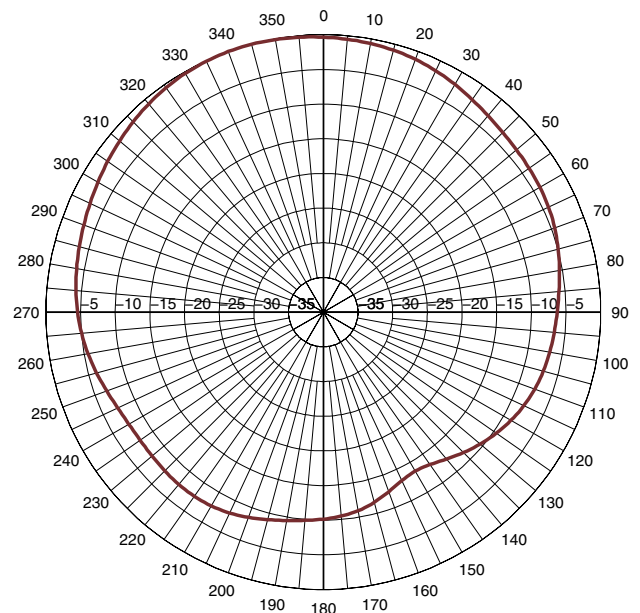

## Radiation Patterns

**698MHZ\_AZ**

**698MHZ\_EL**

**850MHZ\_AZ**

**850MHZ\_EL**

# Radiation Patterns

960MHZ\_AZ

960MHZ\_EL

1710MHZ\_AZ

1710MHZ\_EL