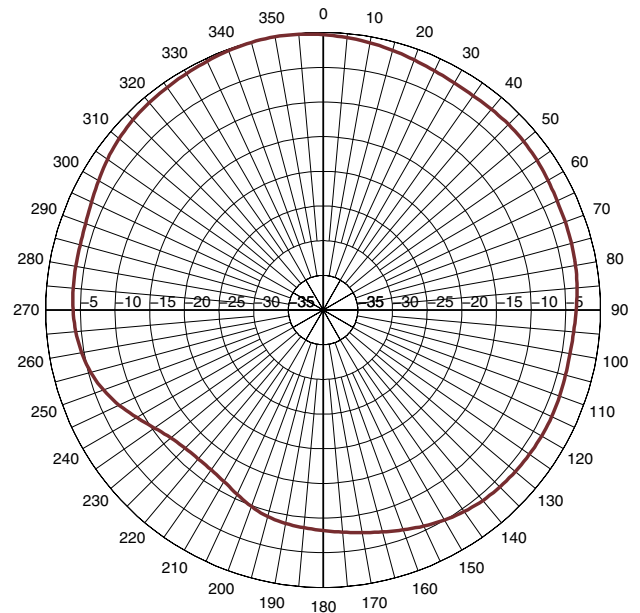

## Radiation Patterns

**698MHZ\_AZ**

**698MHZ\_EL**

**850MHZ\_AZ**

**850MHZ\_EL**

# Radiation Patterns

960MHZ\_AZ

960MHZ\_EL

1710MHZ\_AZ

1710MHZ\_EL