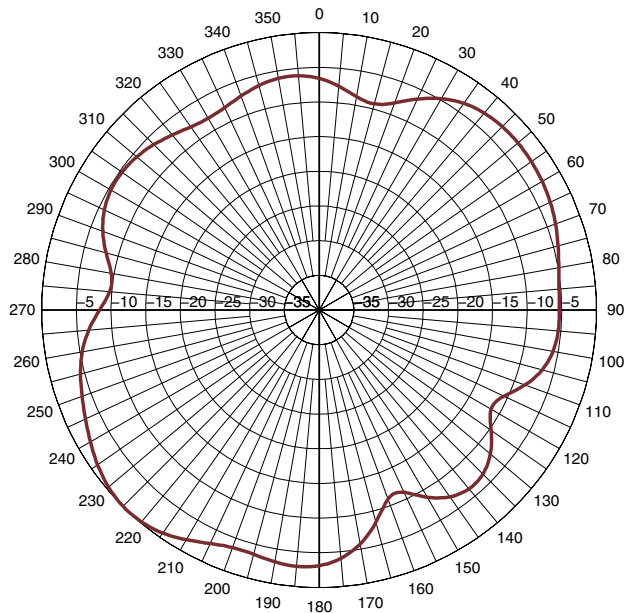

## Radiation Patterns

**698MHZ\_AZ**

**698MHZ\_EL**

**850MHZ\_AZ**

**850MHZ\_EL**

# Radiation Patterns

960MHZ\_AZ

960MHZ\_EL

1710MHZ\_AZ

1710MHZ\_EL

# Radiation Patterns

2100MHZ\_AZ

2100MHZ\_EL

2700MHZ\_AZ

2700MHZ\_EL