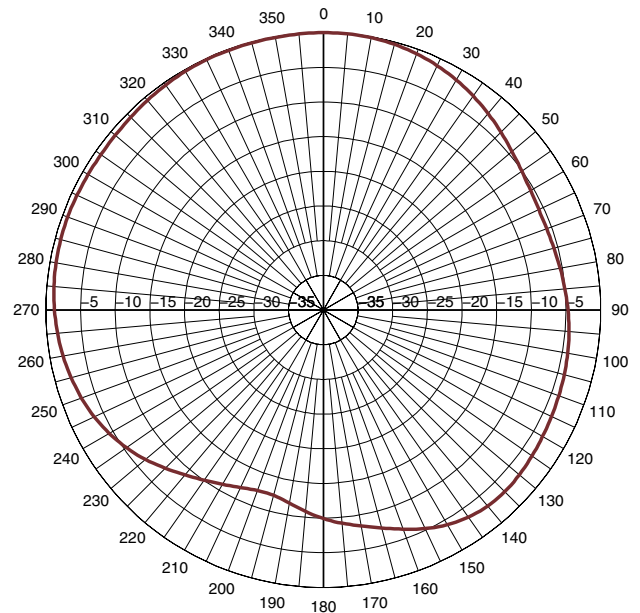

# Radiation Patterns

960MHZ\_AZ

960MHZ\_EL

1710MHZ\_AZ

1710MHZ\_EL

# Radiation Patterns

2100MHZ\_AZ

2100MHZ\_EL

2700MHZ\_AZ

2700MHZ\_EL