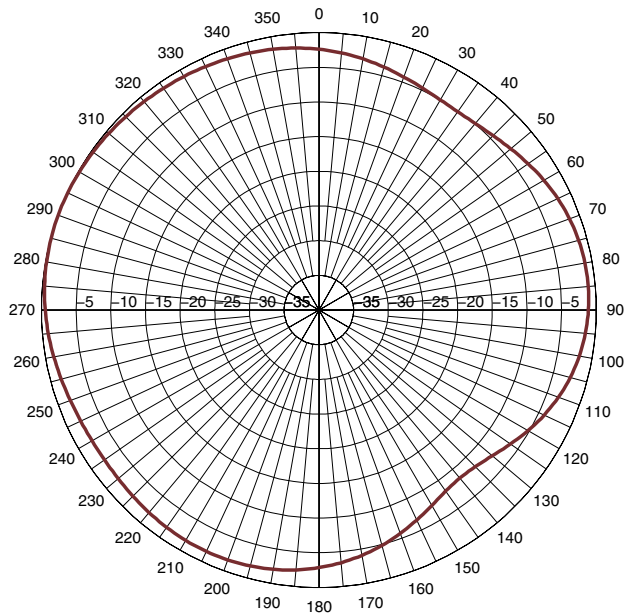

## Radiation Patterns

**698MHZ\_AZ**

**698MHZ\_EL**

**850MHZ\_AZ**

**850MHZ\_EL**

# Radiation Patterns

960MHZ\_AZ

960MHZ\_EL

1710MHZ\_AZ

1710MHZ\_EL