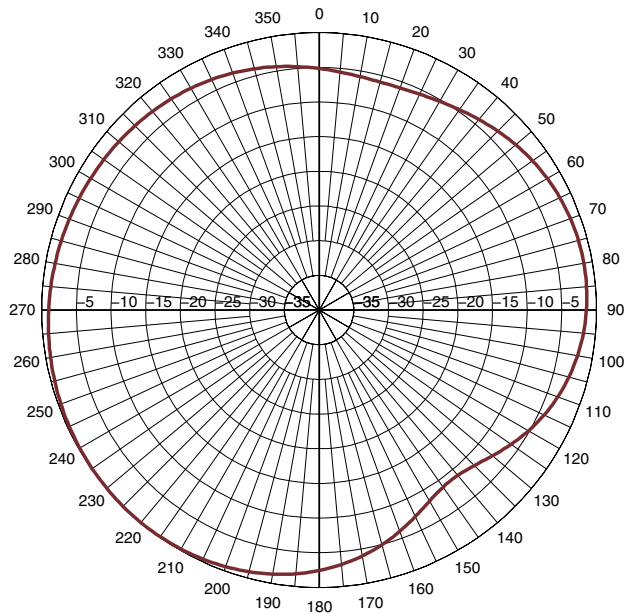

## Radiation Patterns

**698MHZ\_AZ**

**698MHZ\_EL**

**850MHZ\_AZ**

**850MHZ\_EL**

# Radiation Patterns

960MHZ\_AZ

960MHZ\_EL

1710MHZ\_AZ

1710MHZ\_EL