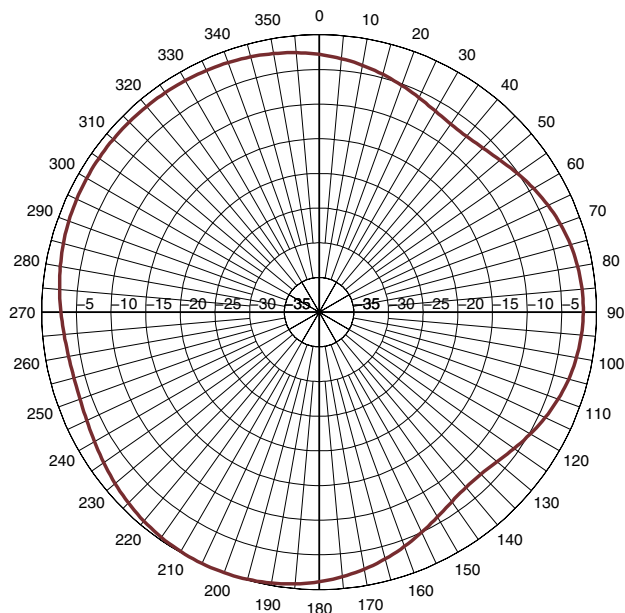

## Radiation Patterns

**698MHZ\_AZ**

**698MHZ\_EL**

**850MHZ\_AZ**

**850MHZ\_EL**

# Radiation Patterns

960MHZ\_AZ

960MHZ\_EL

1710MHZ\_AZ

1710MHZ\_EL