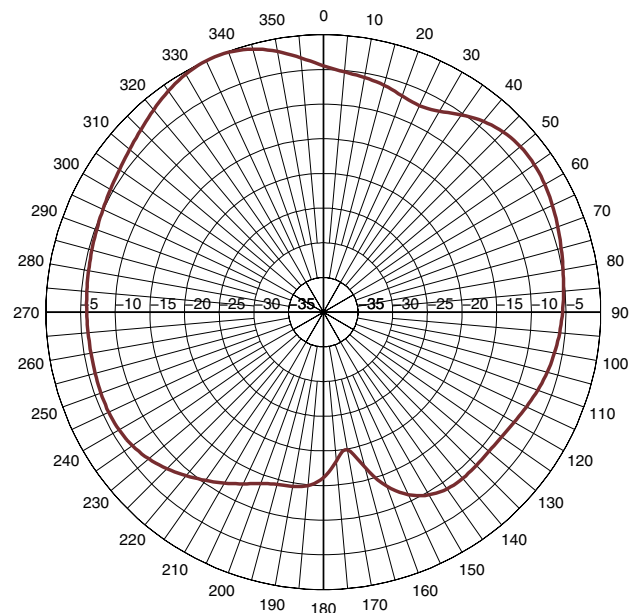

# Radiation Patterns

960MHZ\_AZ

960MHZ\_EL

1710MHZ\_AZ

1710MHZ\_EL

# Radiation Patterns

2100MHZ\_AZ

2100MHZ\_EL

2700MHZ\_AZ

2700MHZ\_EL