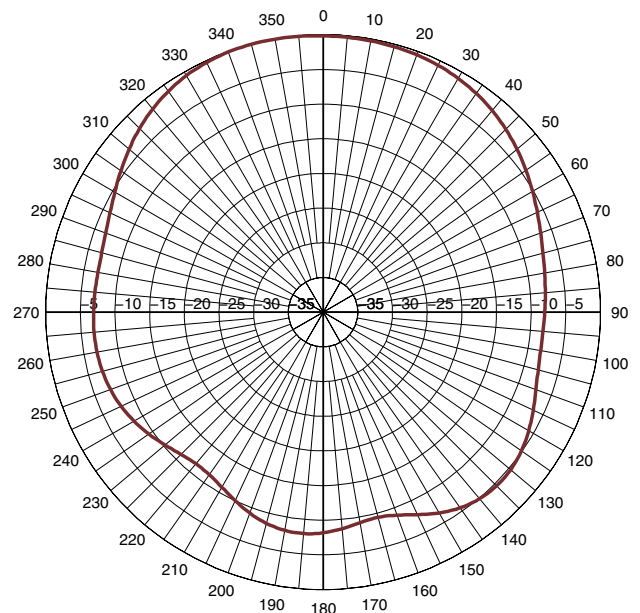

# Radiation Patterns

960MHZ\_AZ

960MHZ\_EL

1710MHZ\_AZ

1710MHZ\_EL