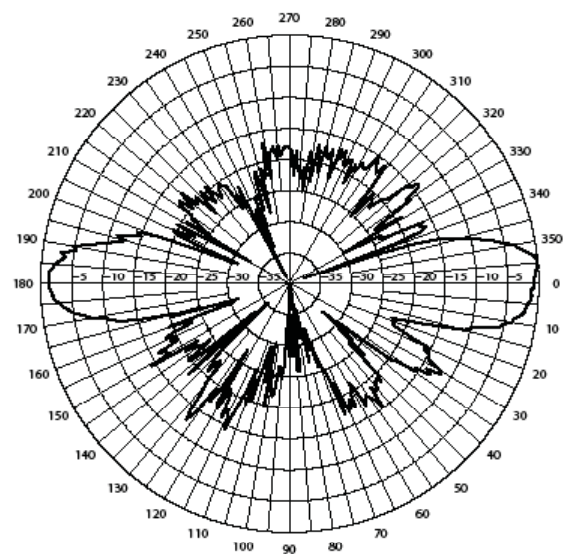

Radiation Patterns

MMO24005 Elevation Cut

MMO24005 Azimuth Cut

MMO24580608 Elevation Cut at 2.4 GHz

MMO24580608 Elevation Cut at 5.8 GHz