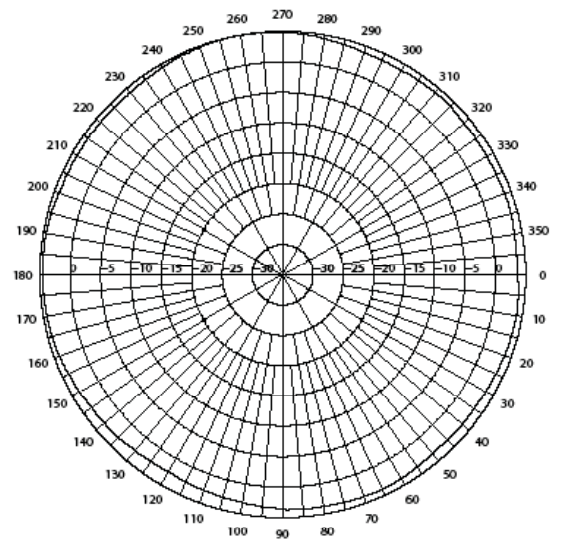

Radiation Patterns

MMO24005 Elevation Cut

MMO24005 Azimuth Cut

MMO24580608 Elevation Cut at 2.4 GHz

MMO24580608 Elevation Cut at 5.8 GHz