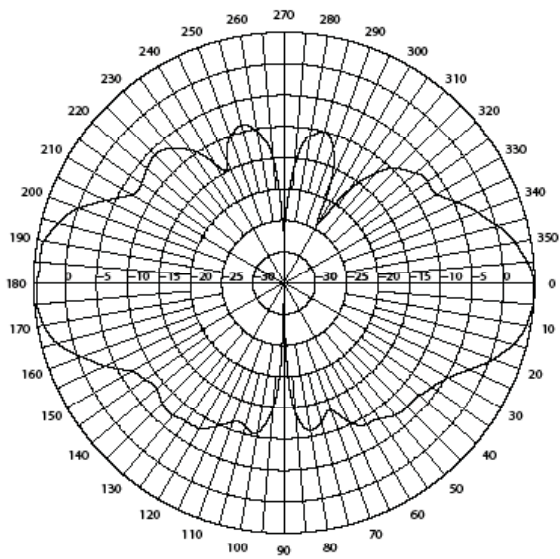

Radiation Patterns

MMO24005 Elevation Cut

MMO24005 Azimuth Cut

MMO24580608 Elevation Cut at 2.4 GHz

MMO24580608 Elevation Cut at 5.8 GHz