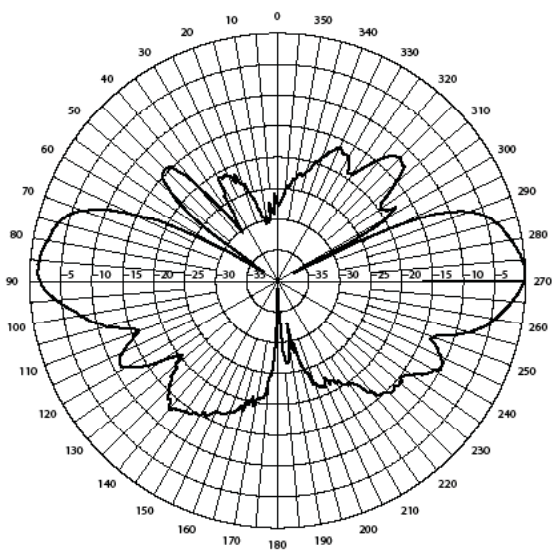

Radiation Patterns

MMO24005 Elevation Cut

MMO24005 Azimuth Cut

MMO24580608 Elevation Cut at 2.4 GHz

MMO24580608 Elevation Cut at 5.8 GHz