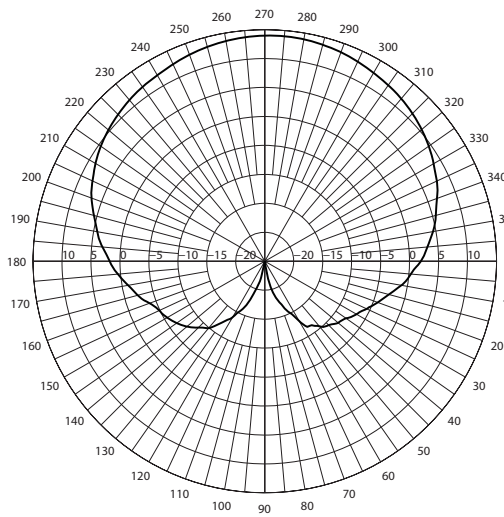

Radiation Patterns

MSP24013MB Elevation Pattern

MSP24013-120 Azimuth Pattern

MSP24014-90 Elevation Pattern

MSP24016-60 Azimuth Pattern