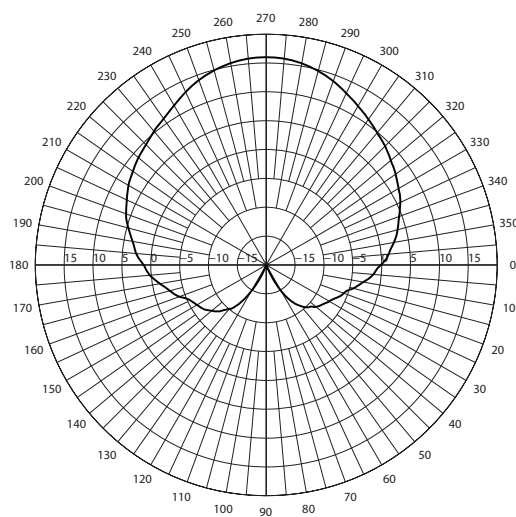

Radiation Patterns

MSP24013MB Elevation Pattern

MSP24013-120 Azimuth Pattern

MSP24014-90 Elevation Pattern

MSP24016-60 Azimuth Pattern