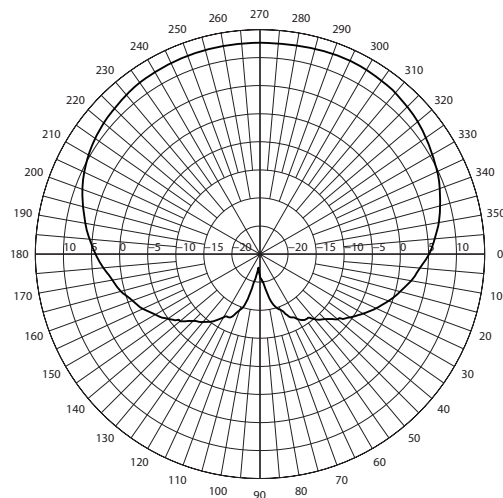

Radiation Patterns

MSP24013MB Elevation Pattern

MSP24013-120 Azimuth Pattern

MSP24014-90 Elevation Pattern

MSP24016-60 Azimuth Pattern