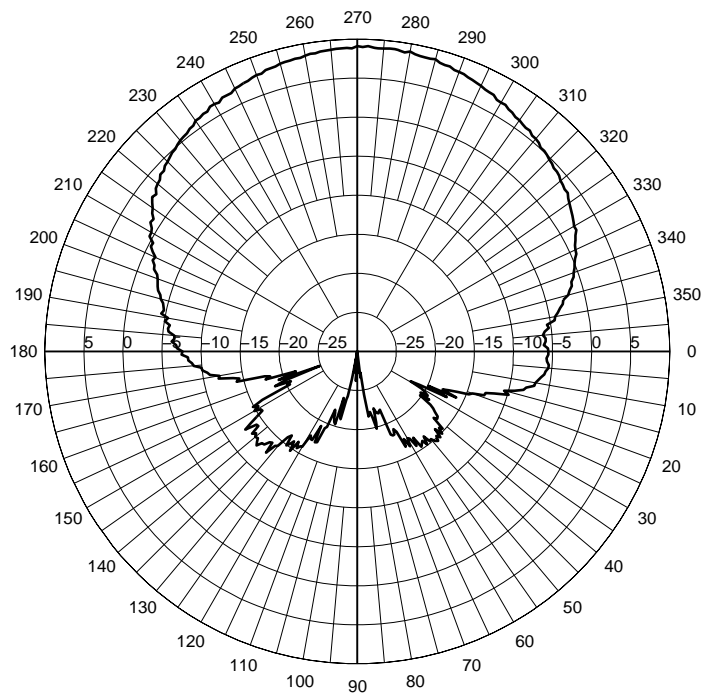

Radiation Patterns

WISP24009PTNF Elevation Cut

WISP24009PTNF Azimuth Cut