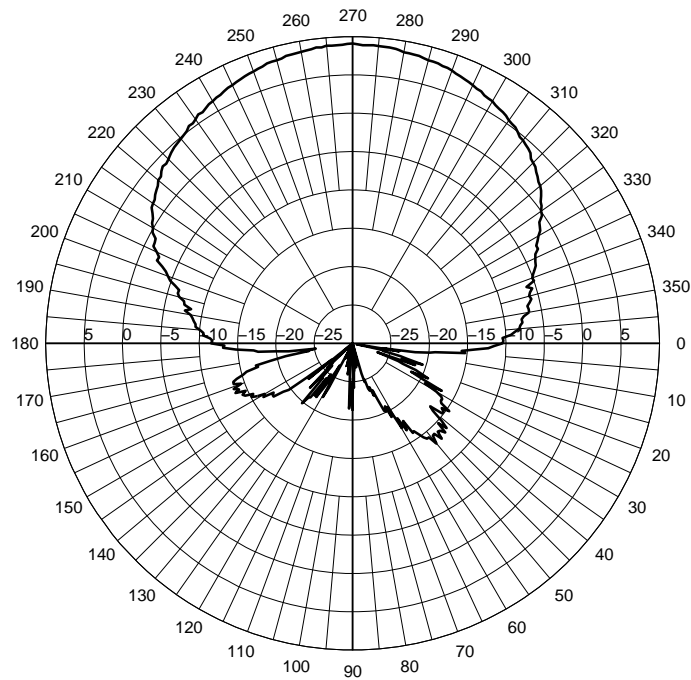

Radiation Patterns

WISP24009PTNF Elevation Cut

WISP24009PTNF Azimuth Cut