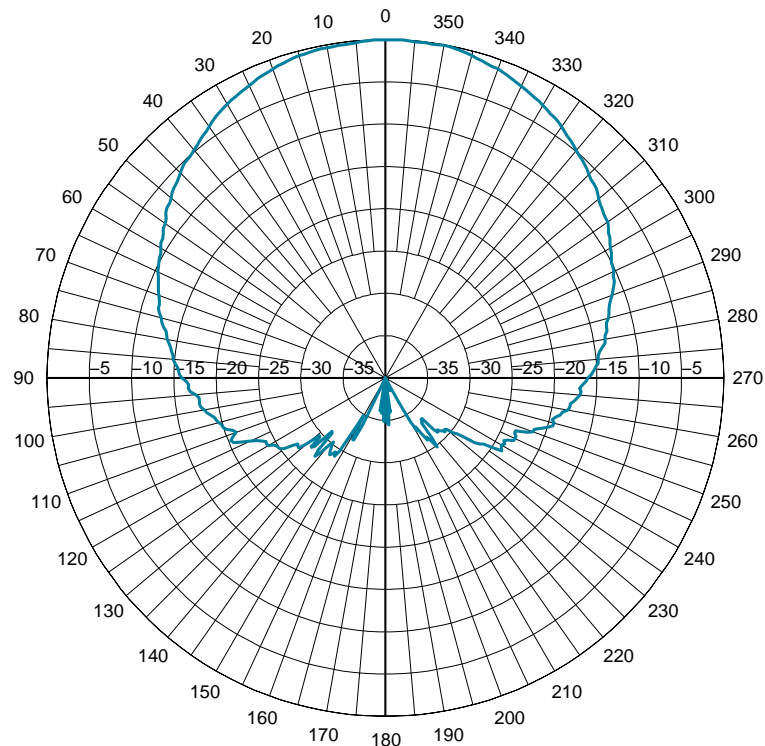

WISP4959018MBV Elevation Cut

WISP4959018MBV - 45° Azimuth Cut

WISP4959018MBV - 60° Azimuth Cut

WISP4959018MBV - 90° Azimuth Cut

WISP4959018MBV - 120° Azimuth Cut