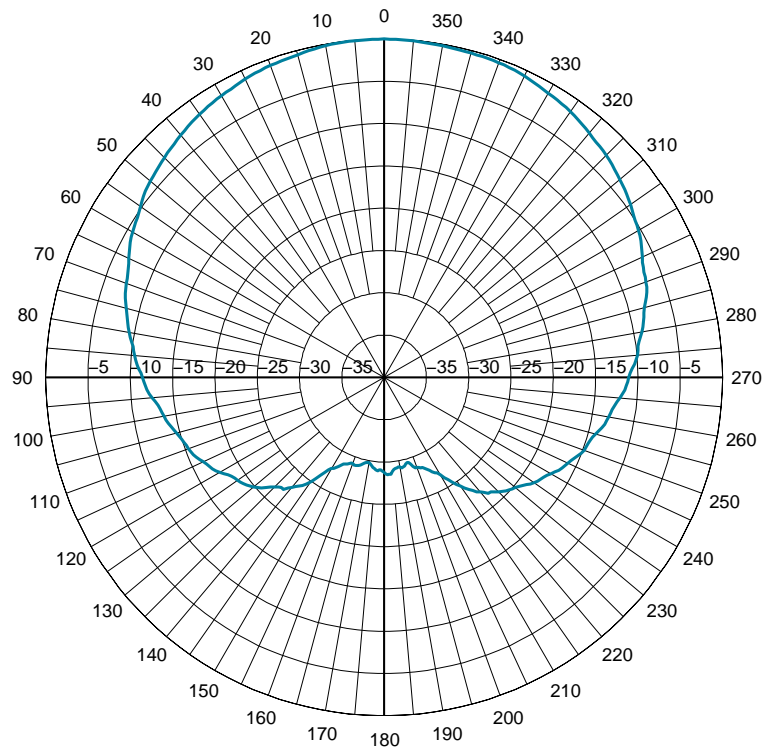

WISP4959018MBV Elevation Cut

WISP4959018MBV - 45° Azimuth Cut

WISP4959018MBV - 60° Azimuth Cut

WISP4959018MBV - 90° Azimuth Cut

WISP4959018MBV - 120° Azimuth Cut