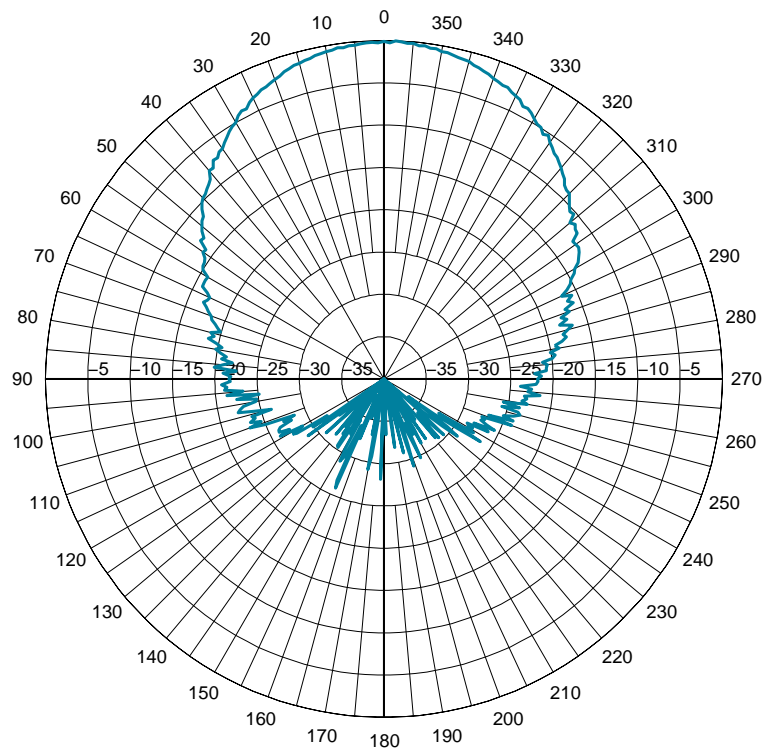

WISP4959018MBV Elevation Cut

WISP4959018MBV - 45° Azimuth Cut

WISP4959018MBV - 60° Azimuth Cut

WISP4959018MBV - 90° Azimuth Cut

WISP4959018MBV - 120° Azimuth Cut