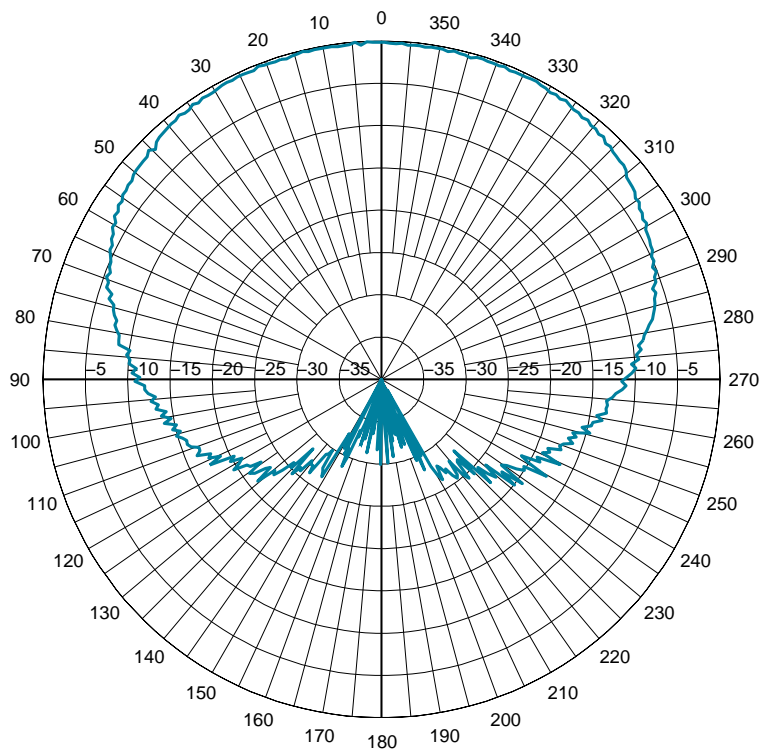

WISP4959018MBV Elevation Cut

WISP4959018MBV - 45° Azimuth Cut

WISP4959018MBV - 60° Azimuth Cut

WISP4959018MBV - 90° Azimuth Cut

WISP4959018MBV - 120° Azimuth Cut